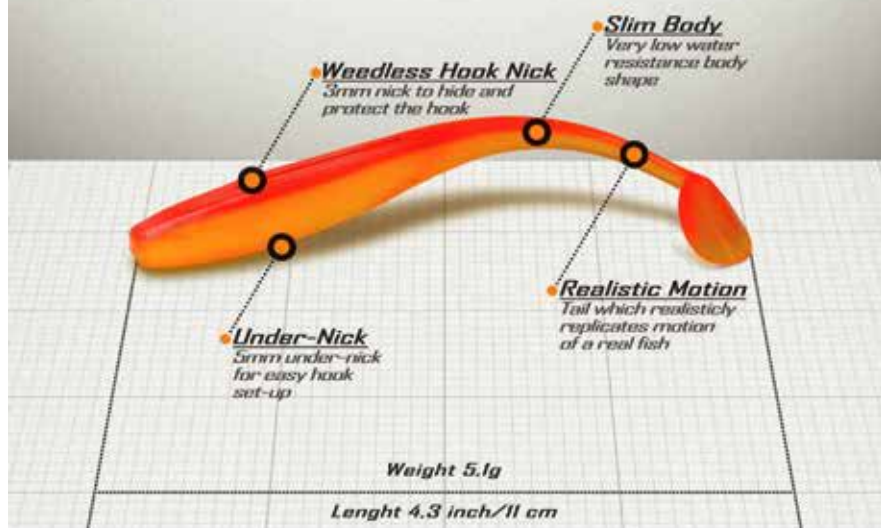

EXECUTOR

THE SILENT TRICKSTER