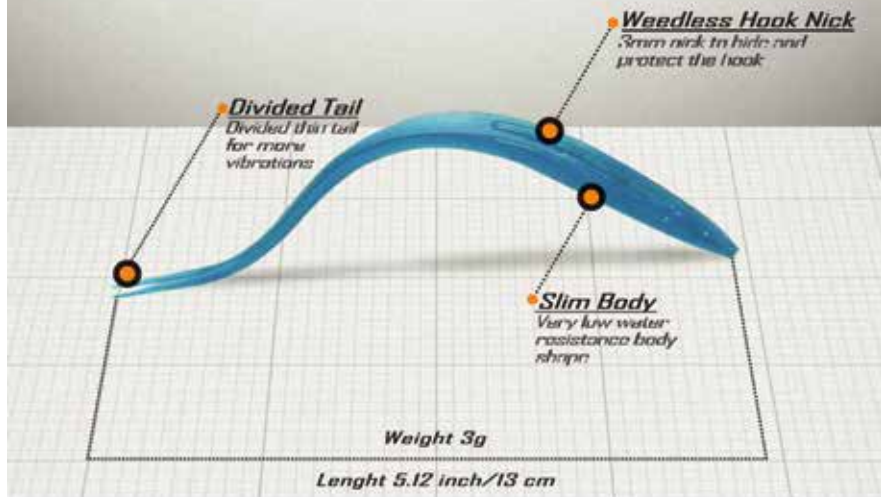

05.608 EXECUTOR 10cm 5,1g 2pcs blister

GLIDER

THE TAIL MASTER

05.606 GLIDER 16cm 9g 2pcs blister

LURES

GRIFFON THE GRAVITY SHAD

GHOTIC SHAD 180 BAIT FOR BIG GAME

06.609 GRIFON 13cm 3g unid.