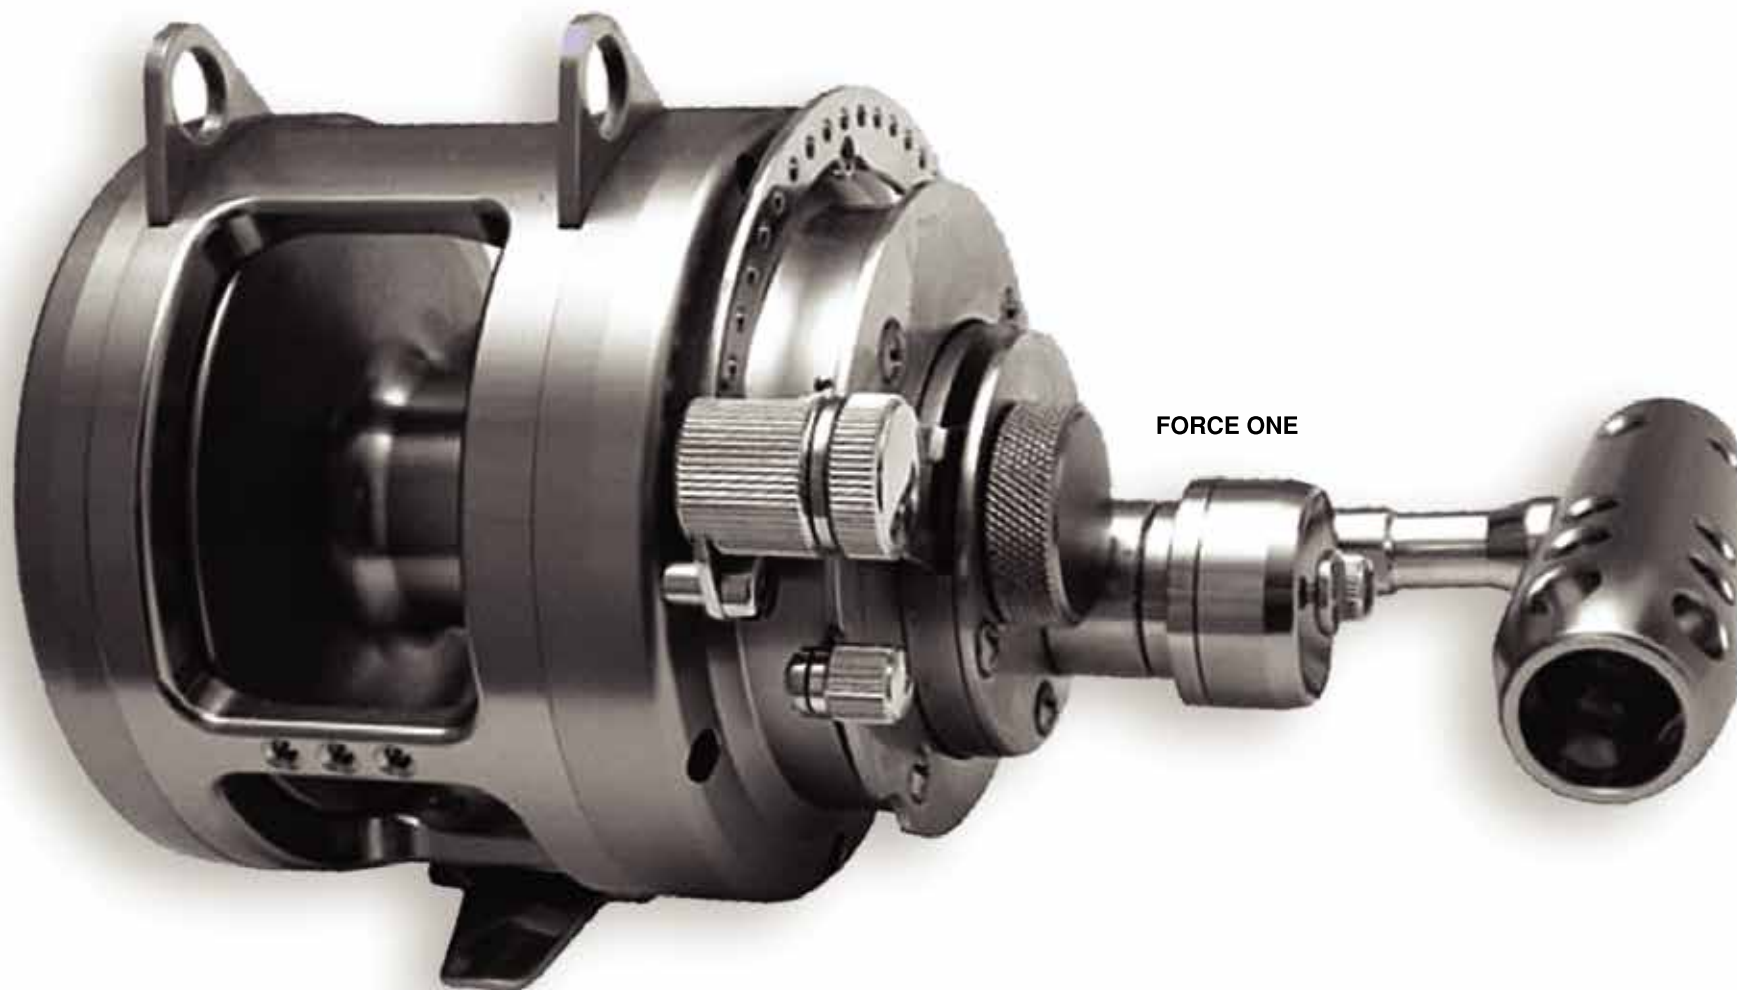

TIERRA 450 RD

TYPHOON II FD6000

TYPHOON II FD3500

CARRETOS

Referência	Modelo	Recup.	Rol.	Power	Bobines	Cap. linha	Euros
2900.020	FORCE ONE 20lb	3,6/1,6:1	9	30kg	1	20lb/920	
2900.030	FORCE ONE 30lb	3,6/1,6:1	9	38kg	1	30lb/935	