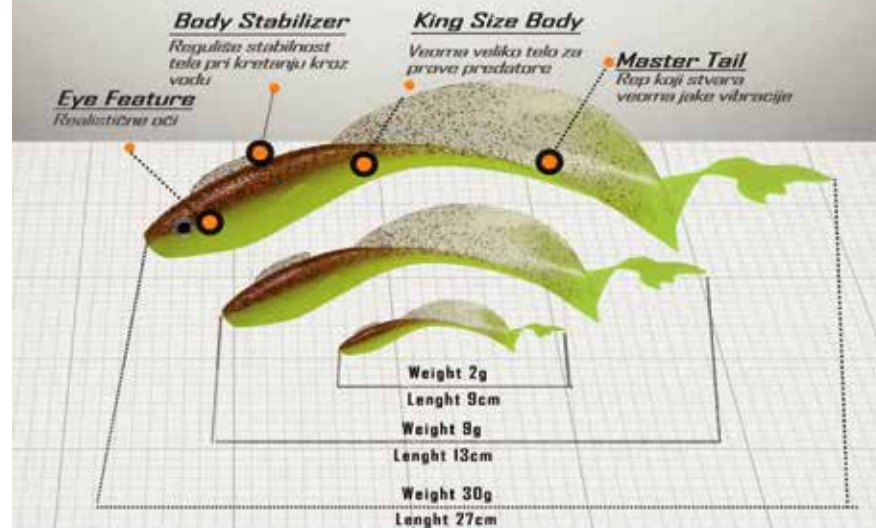

GLIDER

THE TAIL MASTER

05.606 GLIDER 16cm 9g 2pcs blister