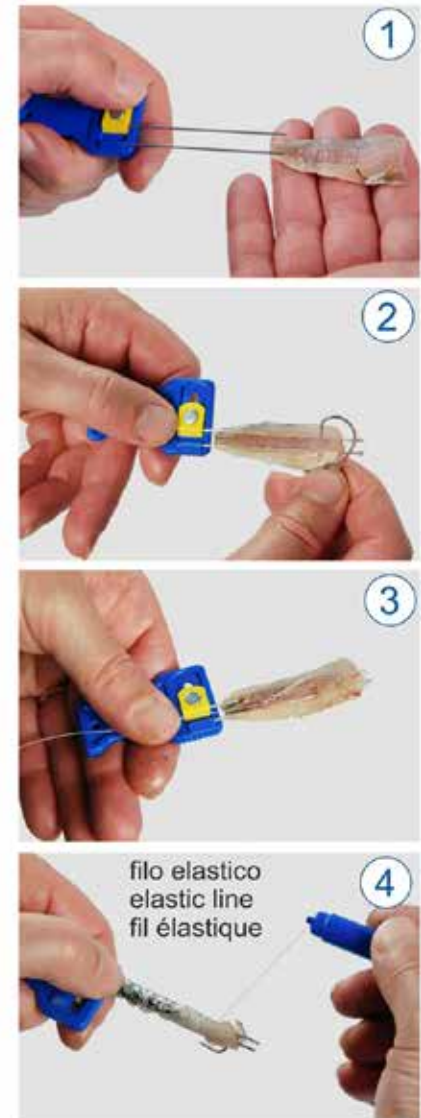

article serial 712
Stainless steel twin needle,
perfect for baiting on the hook of sardines,
mussels, prawns, razor clams, etc.
The distance between the needles
can be adjusted from 5 to 15 mm
allowing the use of baits of various sizes.

1 per bag, pack size 10 bags.

Especially for
Boat Fishing
Surfcasting