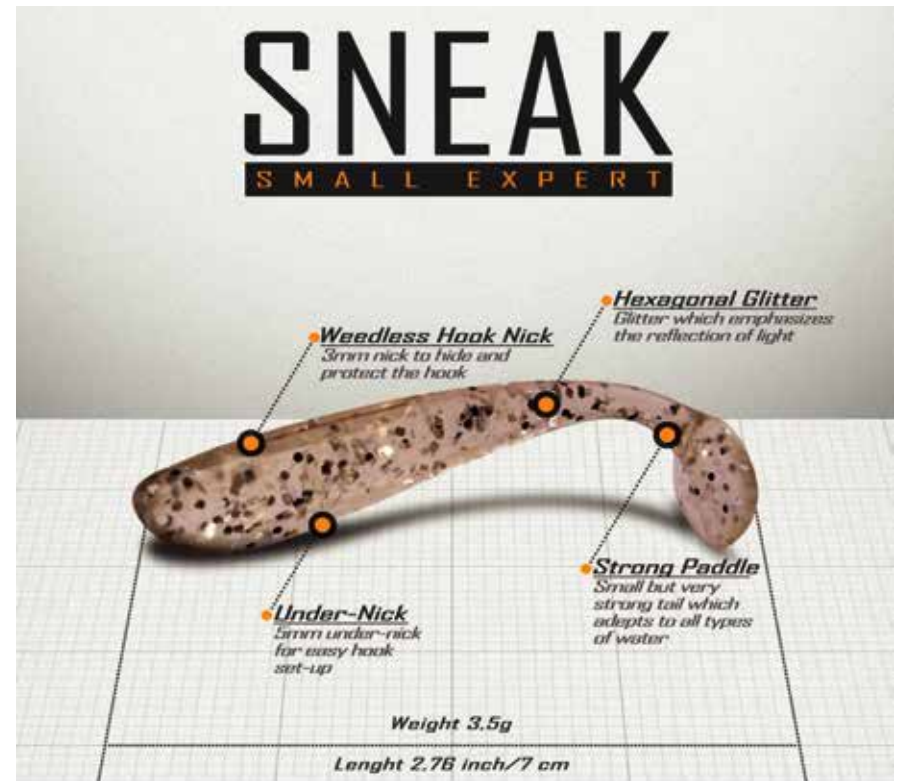

05.603	SNEAK	7cm	3,5g	5pcs	blister